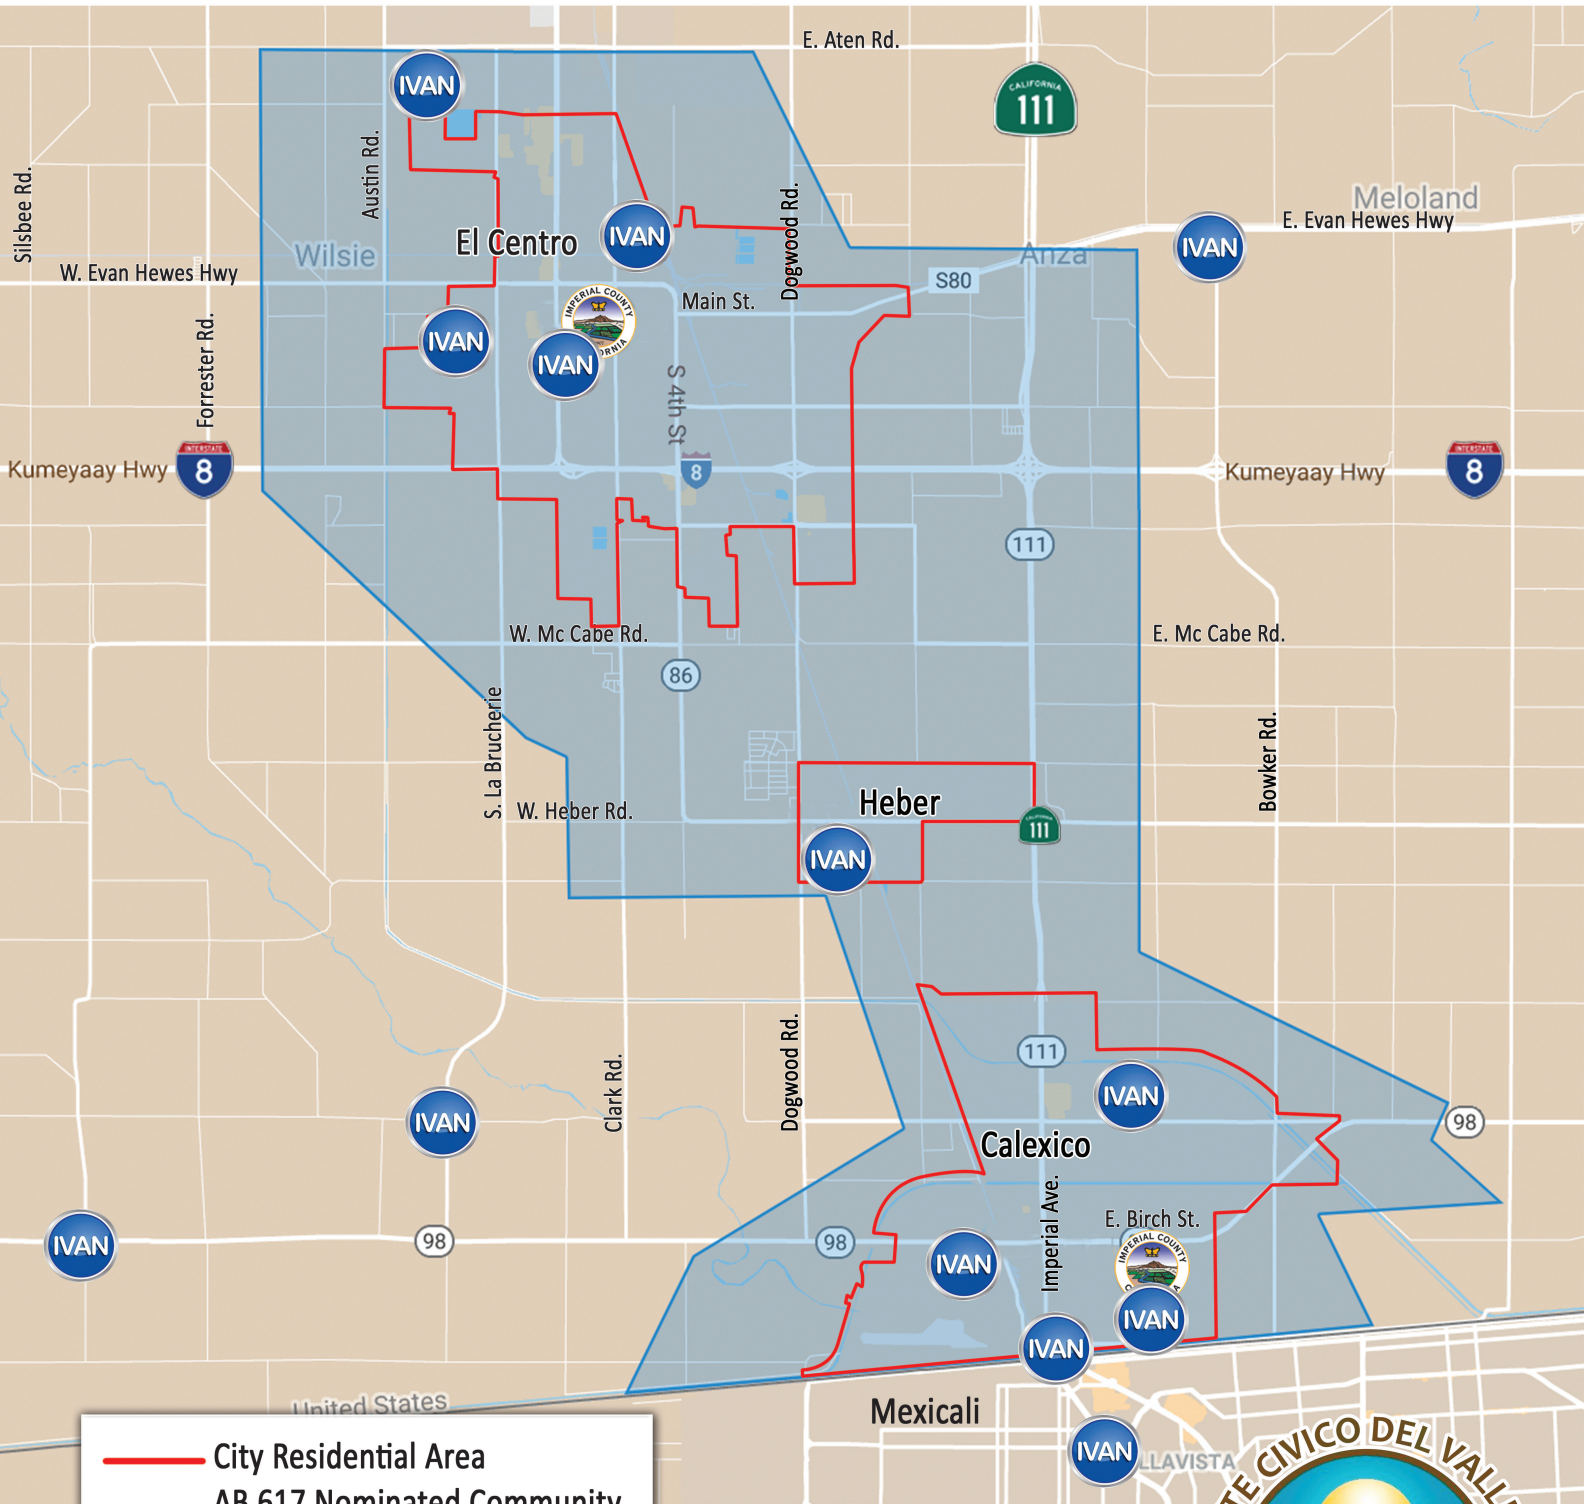

# IMPERIAL COUNTY AB 617 SELECTED CORRIDOR

## Calexico, Heber, El Centro

-  City Residential Area
-  AB 617 Nominated Community
-  Regulatory Monitor
-  IVAN Monitoring Station